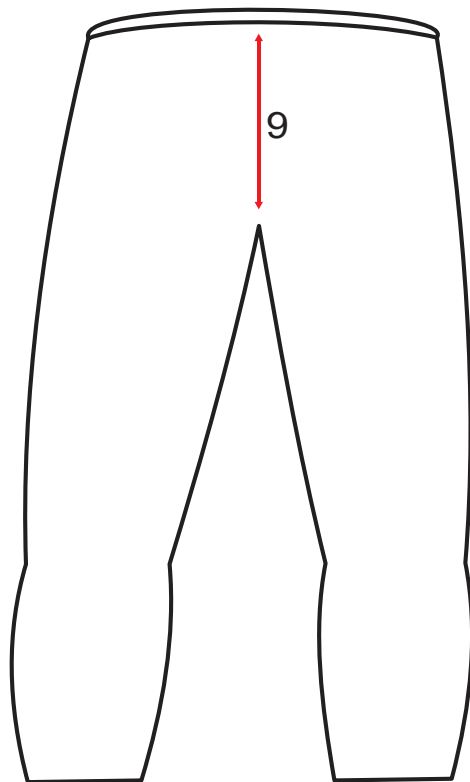

SIZE CHART

STYLE No. 661 Mens

Party : Trilobite

No.	Sizes	30	32	34	36	38	40	42	44	46
1	WAIST BELT WEIST BODY	77	82	87	92	97	102	107	112	117
2	HIP (19CM FROM WEIST)	97	102	107	112	117	122	127	132	137
3	THIGH (10CM FROM CRUTCH)	54	56	58	60	62	64	66	68	70
4	KNEE CUT	49	50	51	52	53	54	55	56	57
5	ANKLE	43.5	44	44.5	45	45.5	46	46.5	47	47.5
7	INSEAM SHORT	79	79	79	79	79	79	79	79	79
	INSEAM REGULAR	84	84	84	84	84	84	84	84	84
	INSEAM LONG	89	89	89	89	89	89	89	89	89
8	FRONTRAISE WITHOUT WAIST BAND	23.5	24	24.5	25	25.5	26	26.5	27	27.5
9	BACKRAISE WITHOUT WAIST BAND	37	37.5	38	38.5	39	39.5	40	40.5	41

FRONT VIEW

BACK VIEW

SIZE CHART

STYLE No. 662

Party : Trilobite

NO	SIZE	28	30	32	34	36	38	40	42	44
1	WAIST BELT WEIST BODY	73	78	83	88	93	98	103	108	113
2	HIP (19CM FROM WEIST)	95	100	105	110	115	120	125	130	135
3	THIGH (10CM FROM CRUTCH)	54	56	58	60	62	64	66	68	70
4	KNEE CUT	45	46	47	48	49	50	51	52	53
5	ANKLE	40.5	41	41.5	42	42.5	43	43.5	44	44.5
6	INSEAM	81	81	81	81	81	81	81	81	81
7	FRONTRAISE WITHOUT WAIST BAND	21.5	22	22.5	23	23.5	24	24.5	25	25.5
8	BACKRAISE WITHOUT WAIST BAND	34.5	35	35.5	36	36.5	37	37.5	38	38.5

FRONT VIEW

BACK VIEW

SIZE CHART

STYLE No. 663

Party : Trilobite

NO	SIZE	28	30	32	34	36	38	40	42	44
1	WAIST BELT WEIST BODY	75	80	85	90	95	100	105	110	115
2	HIP (19CM FROM WEIST)	95	100	105	110	115	120	125	130	135
3	THIGH (10CM FROM CRUTCH)	56	58	60	62	64	66	68	70	72
4	KNEE CUT	49	50	51	52	53	54	55	56	57
5	ANKLE	43.5	44	44.5	45	45.5	46	46.5	47	47.5
6	INSEAM	84	84	84	84	84	84	84	84	84
7	FRONTRAISE WITHOUT WAIST BAND	20.5	21	21.5	22	22.5	23	23.5	24	24.5
8	BACKRAISE WITHOUT WAIST BAND	34.5	35	35.5	36	36.5	37	37.5	38	38.5