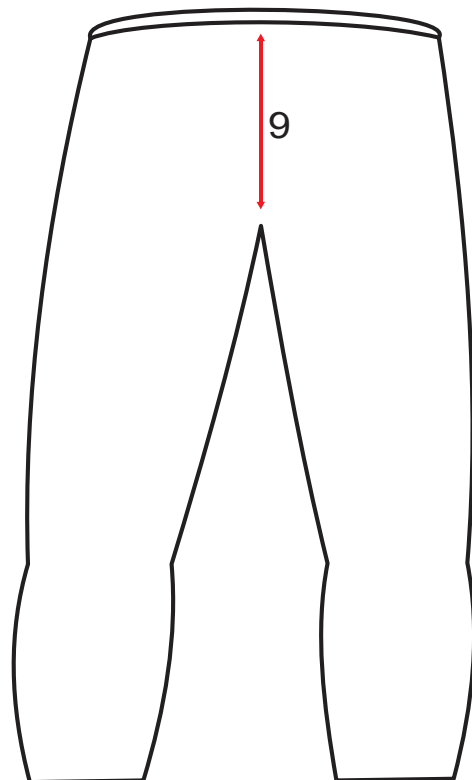

FRONT VIEW

BACK VIEW

SIZE CHART

STYLE No. 663

Party : Trilobite

NO	SIZE	28	30	32	34	36	38	40	42	44
1	WAIST BELT WEIST BODY	75	80	85	90	95	100	105	110	115
2	HIP (19CM FROM WEIST)	95	100	105	110	115	120	125	130	135
3	THIGH (10CM FROM CRUTCH)	56	58	60	62	64	66	68	70	72
4	KNEE CUT	49	50	51	52	53	54	55	56	57
5	ANKLE	43.5	44	44.5	45	45.5	46	46.5	47	47.5
6	INSEAM	84	84	84	84	84	84	84	84	84
7	FRONTRAISE WITHOUT WAIST BAND	20.5	21	21.5	22	22.5	23	23.5	24	24.5
8	BACKRAISE WITHOUT WAIST BAND	34.5	35	35.5	36	36.5	37	37.5	38	38.5

FRONT VIEW

BACK VIEW

SIZE CHART

STYLE No. 664

Party : Trilobite

NO	SIZE	28	30	32	34	36	38	40	42	44
1	WAIST BELT WEIST BODY	72	77	82	87	92	97	102	107	112
2	HIP (19CM FROM WEIST)	99	104	109	114	119	124	129	134	139
3	THIGH (10CM FROM CRUTCH)	56	58	60	62	64	66	68	70	72
4	KNEE CUT	49	50	51	52	53	54	55	56	57
5	ANKLE	42.5	43	43.5	44	44.5	45	45.5	46	46.5
6	INSEAM	81	81	81	81	81	81	81	81	81
7	FRONTRAISE WITHOUT WAIST BAND	25.5	26	26.5	27	27.5	28	28.5	29	29.5
8	BACKRAISE WITHOUT WAIST BAND	35.5	36	36.5	37	37.5	38	38.5	39	39.5

FRONT VIEW

BACK VIEW

SIZE CHART

STYLE No. 665

Party : Trilobite

NO	SIZE	28	30	32	34	36	38	40	42	44
1	WAIST BELT WEIST BODY	77	82	87	92	97	102	107	112	117
2	HIP (19CM FROM WEIST)	101	106	111	116	121	126	131	136	141
3	THIGH (10CM FROM CRUTCH)	56	58	60	62	64	66	68	70	72
4	KNEECUT	45	46	47	48	49	50	51	52	53
5	ANKLE	42.5	43	43.5	44	44.5	45	45.5	46	46.5
6	INSEAM	81	81	81	81	81	81	81	81	81
7	FRONTRAISE WITHOUT WAIST BAND	21.5	22	22.5	23	23.5	24	24.5	25	25.5
8	BACKRAISE WITHOUT WAIST BAND	32.5	33	33.5	34	34.5	35	35.5	36	36.5