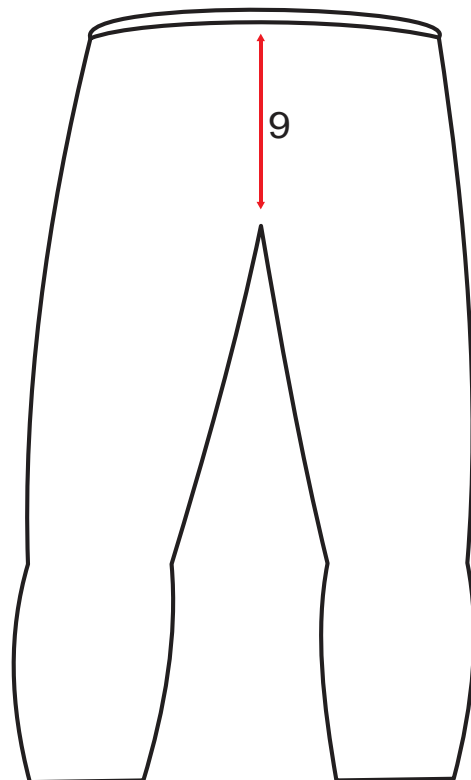

FRONT VIEW

BACK VIEW

SIZE CHART

STYLE No. 662

Party : Trilobite

NO	SIZE	28	30	32	34	36	38	40	42	44
1	WAIST BELT WEIST BODY	73	78	83	88	93	98	103	108	113
2	HIP (19CM FROM WEIST)	95	100	105	110	115	120	125	130	135
3	THIGH (10CM FROM CRUTCH)	54	56	58	60	62	64	66	68	70
4	KNEE CUT	45	46	47	48	49	50	51	52	53
5	ANKLE	40.5	41	41.5	42	42.5	43	43.5	44	44.5
6	INSEAM	81	81	81	81	81	81	81	81	81
7	FRONTRAISE WITHOUT WAIST BAND	21.5	22	22.5	23	23.5	24	24.5	25	25.5
8	BACKRAISE WITHOUT WAIST BAND	34.5	35	35.5	36	36.5	37	37.5	38	38.5

FRONT VIEW

BACK VIEW

SIZE CHART

STYLE No. 663

Party : Trilobite

NO	SIZE	28	30	32	34	36	38	40	42	44
1	WAIST BELT WEIST BODY	75	80	85	90	95	100	105	110	115
2	HIP (19CM FROM WEIST)	95	100	105	110	115	120	125	130	135
3	THIGH (10CM FROM CRUTCH)	56	58	60	62	64	66	68	70	72
4	KNEE CUT	49	50	51	52	53	54	55	56	57
5	ANKLE	43.5	44	44.5	45	45.5	46	46.5	47	47.5
6	INSEAM	84	84	84	84	84	84	84	84	84
7	FRONTRAISE WITHOUT WAIST BAND	20.5	21	21.5	22	22.5	23	23.5	24	24.5
8	BACKRAISE WITHOUT WAIST BAND	34.5	35	35.5	36	36.5	37	37.5	38	38.5

FRONT VIEW

BACK VIEW

SIZE CHART

STYLE No. 664

Party : Trilobite

NO	SIZE	28	30	32	34	36	38	40	42	44
1	WAIST BELT WEIST BODY	72	77	82	87	92	97	102	107	112
2	HIP (19CM FROM WEIST)	99	104	109	114	119	124	129	134	139
3	THIGH (10CM FROM CRUTCH)	56	58	60	62	64	66	68	70	72
4	KNEE CUT	49	50	51	52	53	54	55	56	57
5	ANKLE	42.5	43	43.5	44	44.5	45	45.5	46	46.5
6	INSEAM	81	81	81	81	81	81	81	81	81
7	FRONTRAISE WITHOUT WAIST BAND	25.5	26	26.5	27	27.5	28	28.5	29	29.5
8	BACKRAISE WITHOUT WAIST BAND	35.5	36	36.5	37	37.5	38	38.5	39	39.5