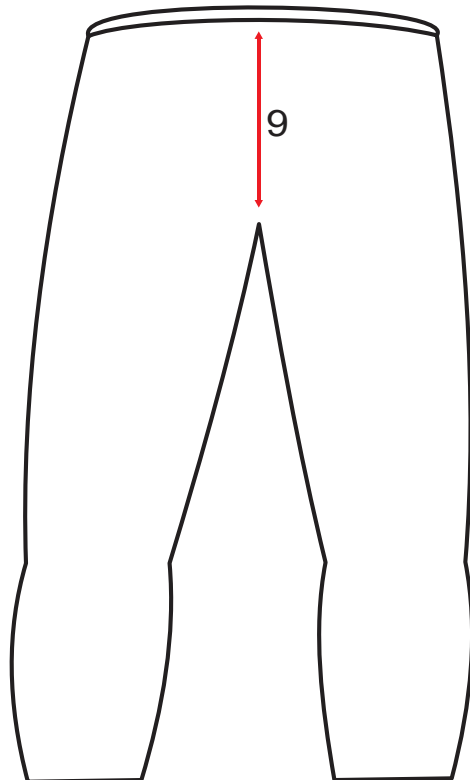

SIZE CHART

STYLE No. 661 Mens

Party : Trilobite

No.	Sizes	30	32	34	36	38	40	42	44	46
1	WAIST BELT WEIST BODY	77	82	87	92	97	102	107	112	117
2	HIP (19CM FROM WEIST)	97	102	107	112	117	122	127	132	137
3	THIGH (10CM FROM CRUTCH)	54	56	58	60	62	64	66	68	70
4	KNEE CUT	49	50	51	52	53	54	55	56	57
5	ANKLE	43.5	44	44.5	45	45.5	46	46.5	47	47.5
7	INSEAM SHORT	79	79	79	79	79	79	79	79	79
	INSEAM REGULAR	84	84	84	84	84	84	84	84	84
	INSEAM LONG	89	89	89	89	89	89	89	89	89
8	FRONTRAISE WITHOUT WAIST BAND	23.5	24	24.5	25	25.5	26	26.5	27	27.5
9	BACKRAISE WITHOUT WAIST BAND	37	37.5	38	38.5	39	39.5	40	40.5	41

FRONT VIEW

BACK VIEW

SIZE CHART

STYLE No. 661 Ladies

Party : Trilobite

No.	Sizes	26	28	30	32	34	36			
1	WAIST BELT WEIST BODY	67	72	77	82	87	92			
2	HIP (19CM FROM WEIST)	91	95	100	105	110	115			
3	THIGH (10CM FROM CRUTCH)	50	52	54	56	58	60			
4	KNEE CUT	43	44	45	46	47	48			
5	ANKLE	40.5	41	41.5	42	42.5	43			
7	INSEAM SHORT	79	79	79	79	79	79			
	INSEAM REGULAR	84	84	84	84	84	84			
	INSEAM LONG	89	89	89	89	89	89			
8	FRONTRAISE WITHOUT WAIST BAND	20	20.5	21	21.5	22	22.5			
9	BACKRAISE WITHOUT WAIST BAND	36.5	37	37.5	38	38.5	39			

FRONT VIEW

BACK VIEW

SIZE CHART

STYLE No. 662

Party : Trilobite

NO	SIZE	28	30	32	34	36	38	40	42	44
1	WAIST BELT WEIST BODY	73	78	83	88	93	98	103	108	113
2	HIP (19CM FROM WEIST)	95	100	105	110	115	120	125	130	135
3	THIGH (10CM FROM CRUTCH)	54	56	58	60	62	64	66	68	70
4	KNEE CUT	45	46	47	48	49	50	51	52	53
5	ANKLE	40.5	41	41.5	42	42.5	43	43.5	44	44.5
6	INSEAM	81	81	81	81	81	81	81	81	81
7	FRONTRAISE WITHOUT WAIST BAND	21.5	22	22.5	23	23.5	24	24.5	25	25.5
8	BACKRAISE WITHOUT WAIST BAND	34.5	35	35.5	36	36.5	37	37.5	38	38.5