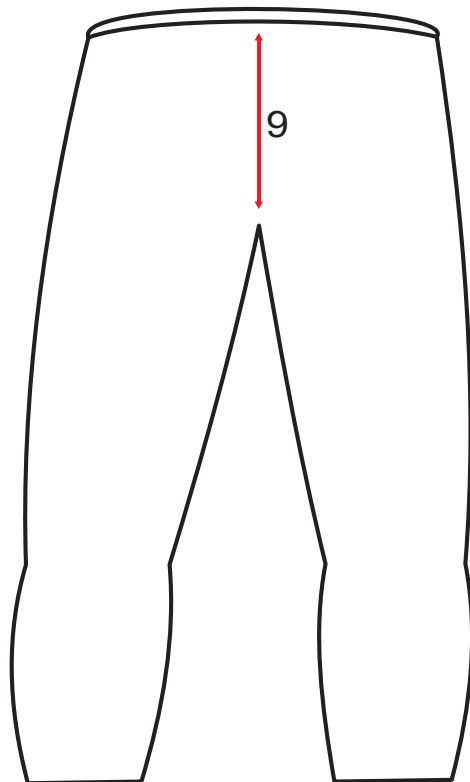

SIZE CHART

STYLE No. 661 Mens

Party : Trilobite

No.	Sizes	30	32	34	36	38	40	42	44	46
1	WAIST BELT WEIST BODY	77	82	87	92	97	102	107	112	117
2	HIP (19CM FROM WEIST)	97	102	107	112	117	122	127	132	137
3	THIGH (10CM FROM CRUTCH)	54	56	58	60	62	64	66	68	70
4	KNEE CUT	49	50	51	52	53	54	55	56	57
5	ANKLE	43.5	44	44.5	45	45.5	46	46.5	47	47.5
7	INSEAM SHORT	79	79	79	79	79	79	79	79	79
	INSEAM REGULAR	84	84	84	84	84	84	84	84	84
	INSEAM LONG	89	89	89	89	89	89	89	89	89
8	FRONTRAISE WITHOUT WAIST BAND	23.5	24	24.5	25	25.5	26	26.5	27	27.5
9	BACKRAISE WITHOUT WAIST BAND	37	37.5	38	38.5	39	39.5	40	40.5	41

FRONT VIEW

BACK VIEW

SIZE CHART

STYLE No. 661 Ladies

Party : Trilobite

No.	Sizes	26	28	30	32	34	36			
1	WAIST BELT WEIST BODY	67	72	77	82	87	92			
2	HIP (19CM FROM WEIST)	91	95	100	105	110	115			
3	THIGH (10CM FROM CRUTCH)	50	52	54	56	58	60			
4	KNEE CUT	43	44	45	46	47	48			
5	ANKLE	40.5	41	41.5	42	42.5	43			
7	INSEAM SHORT	79	79	79	79	79	79			
	INSEAM REGULAR	84	84	84	84	84	84			
	INSEAM LONG	89	89	89	89	89	89			
8	FRONTRAISE WITHOUT WAIST BAND	20	20.5	21	21.5	22	22.5			
9	BACKRAISE WITHOUT WAIST BAND	36.5	37	37.5	38	38.5	39			

FRONT VIEW

BACK VIEW

SIZE CHART

STYLE No. 662

Party : Trilobite

NO	SIZE	28	30	32	34	36	38	40	42	44
1	WAIST BELT WEIST BODY	73	78	83	88	93	98	103	108	113
2	HIP (19CM FROM WEIST)	95	100	105	110	115	120	125	130	135
3	THIGH (10CM FROM CRUTCH)	54	56	58	60	62	64	66	68	70
4	KNEE CUT	45	46	47	48	49	50	51	52	53
5	ANKLE	40.5	41	41.5	42	42.5	43	43.5	44	44.5
6	INSEAM	81	81	81	81	81	81	81	81	81
7	FRONTRAISE WITHOUT WAIST BAND	21.5	22	22.5	23	23.5	24	24.5	25	25.5
8	BACKRAISE WITHOUT WAIST BAND	34.5	35	35.5	36	36.5	37	37.5	38	38.5