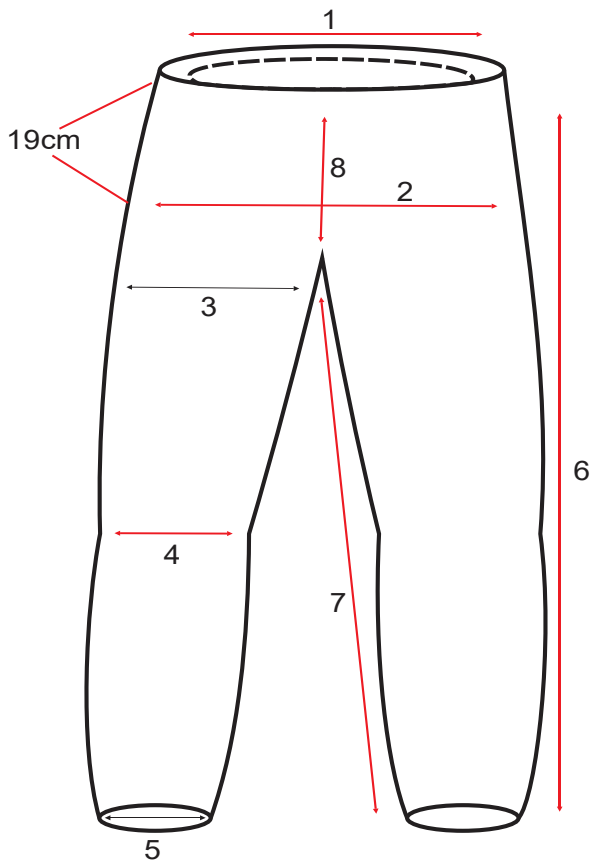

FRONT VIEW

BACK VIEW

SIZE CHART

STYLE No. 663

Party : Trilobite

NO	SIZE	28	30	32	34	36	38	40	42	44
1	WAIST BELT WEIST BODY	75	80	85	90	95	100	105	110	115
2	HIP (19CM FROM WEIST)	95	100	105	110	115	120	125	130	135
3	THIGH (10CM FROM CRUTCH)	56	58	60	62	64	66	68	70	72
4	KNEE CUT	49	50	51	52	53	54	55	56	57
5	ANKLE	43.5	44	44.5	45	45.5	46	46.5	47	47.5
6	INSEAM	84	84	84	84	84	84	84	84	84
7	FRONTRAISE WITHOUT WAIST BAND	20.5	21	21.5	22	22.5	23	23.5	24	24.5
8	BACKRAISE WITHOUT WAIST BAND	34.5	35	35.5	36	36.5	37	37.5	38	38.5

FRONT VIEW

BACK VIEW

SIZE CHART

STYLE No. 664

Party : Trilobite

NO	SIZE	28	30	32	34	36	38	40	42	44
1	WAIST BELT WEIST BODY	72	77	82	87	92	97	102	107	112
2	HIP (19CM FROM WEIST)	99	104	109	114	119	124	129	134	139
3	THIGH (10CM FROM CRUTCH)	56	58	60	62	64	66	68	70	72
4	KNEE CUT	49	50	51	52	53	54	55	56	57
5	ANKLE	42.5	43	43.5	44	44.5	45	45.5	46	46.5
6	INSEAM	81	81	81	81	81	81	81	81	81
7	FRONTRAISE WITHOUT WAIST BAND	25.5	26	26.5	27	27.5	28	28.5	29	29.5
8	BACKRAISE WITHOUT WAIST BAND	35.5	36	36.5	37	37.5	38	38.5	39	39.5

FRONT VIEW

BACK VIEW

SIZE CHART

STYLE No. 665

Party : Trilobite

NO	SIZE	28	30	32	34	36	38	40	42	44
1	WAIST BELT WEIST BODY	77	82	87	92	97	102	107	112	117
2	HIP (19CM FROM WEIST)	101	106	111	116	121	126	131	136	141
3	THIGH (10CM FROM CRUTCH)	56	58	60	62	64	66	68	70	72
4	KNEECUT	45	46	47	48	49	50	51	52	53
5	ANKLE	42.5	43	43.5	44	44.5	45	45.5	46	46.5
6	INSEAM	81	81	81	81	81	81	81	81	81
7	FRONTRAISE WITHOUT WAIST BAND	21.5	22	22.5	23	23.5	24	24.5	25	25.5
8	BACKRAISE WITHOUT WAIST BAND	32.5	33	33.5	34	34.5	35	35.5	36	36.5