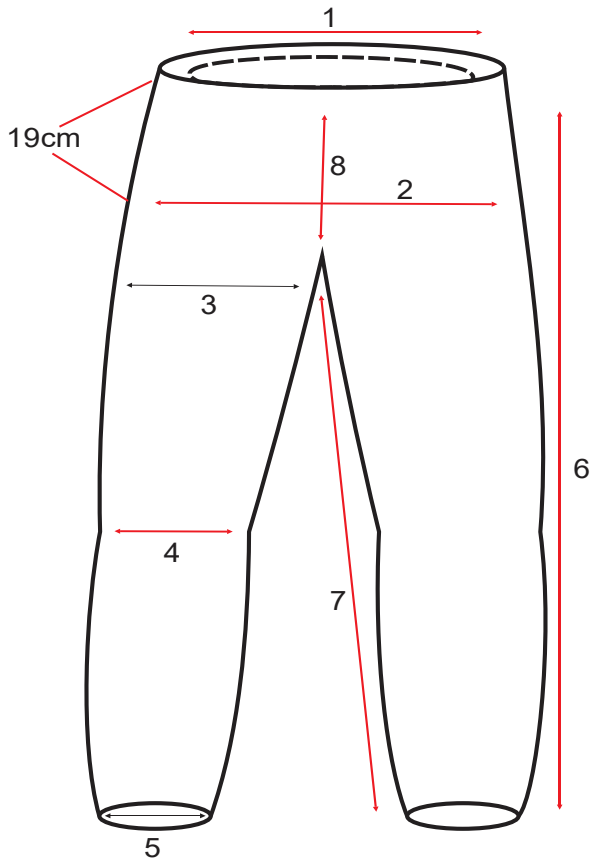

FRONT VIEW

BACK VIEW

SIZE CHART

STYLE No. 661 Ladies

Party : Trilobite

No.	Sizes	26	28	30	32	34	36			
1	WAIST BELT WEIST BODY	67	72	77	82	87	92			
2	HIP (19CM FROM WEIST)	91	95	100	105	110	115			
3	THIGH (10CM FROM CRUTCH)	50	52	54	56	58	60			
4	KNEE CUT	43	44	45	46	47	48			
5	ANKLE	40.5	41	41.5	42	42.5	43			
7	INSEAM SHORT	79	79	79	79	79	79			
	INSEAM REGULAR	84	84	84	84	84	84			
	INSEAM LONG	89	89	89	89	89	89			
8	FRONTRAISE WITHOUT WAIST BAND	20	20.5	21	21.5	22	22.5			
9	BACKRAISE WITHOUT WAIST BAND	36.5	37	37.5	38	38.5	39			

FRONT VIEW

BACK VIEW

SIZE CHART

STYLE No. 662

Party : Trilobite

NO	SIZE	28	30	32	34	36	38	40	42	44
1	WAIST BELT WEIST BODY	73	78	83	88	93	98	103	108	113
2	HIP (19CM FROM WEIST)	95	100	105	110	115	120	125	130	135
3	THIGH (10CM FROM CRUTCH)	54	56	58	60	62	64	66	68	70
4	KNEE CUT	45	46	47	48	49	50	51	52	53
5	ANKLE	40.5	41	41.5	42	42.5	43	43.5	44	44.5
6	INSEAM	81	81	81	81	81	81	81	81	81
7	FRONTRAISE WITHOUT WAIST BAND	21.5	22	22.5	23	23.5	24	24.5	25	25.5
8	BACKRAISE WITHOUT WAIST BAND	34.5	35	35.5	36	36.5	37	37.5	38	38.5

FRONT VIEW

BACK VIEW

SIZE CHART

STYLE No. 663

Party : Trilobite

NO	SIZE	28	30	32	34	36	38	40	42	44
1	WAIST BELT WEIST BODY	75	80	85	90	95	100	105	110	115
2	HIP (19CM FROM WEIST)	95	100	105	110	115	120	125	130	135
3	THIGH (10CM FROM CRUTCH)	56	58	60	62	64	66	68	70	72
4	KNEE CUT	49	50	51	52	53	54	55	56	57
5	ANKLE	43.5	44	44.5	45	45.5	46	46.5	47	47.5
6	INSEAM	84	84	84	84	84	84	84	84	84
7	FRONTRAISE WITHOUT WAIST BAND	20.5	21	21.5	22	22.5	23	23.5	24	24.5
8	BACKRAISE WITHOUT WAIST BAND	34.5	35	35.5	36	36.5	37	37.5	38	38.5