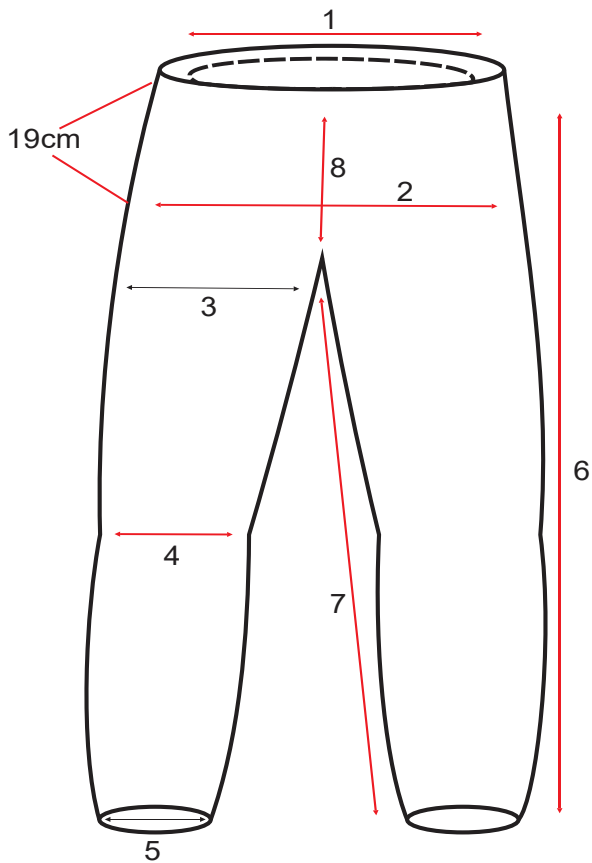

SIZE CHART

STYLE No. 661 Mens

Party : Trilobite

No.	Sizes	30	32	34	36	38	40	42	44	46
1	WAIST BELT WEIST BODY	77	82	87	92	97	102	107	112	117
2	HIP (19CM FROM WEIST)	97	102	107	112	117	122	127	132	137
3	THIGH (10CM FROM CRUTCH)	54	56	58	60	62	64	66	68	70
4	KNEE CUT	49	50	51	52	53	54	55	56	57
5	ANKLE	43.5	44	44.5	45	45.5	46	46.5	47	47.5
7	INSEAM SHORT	79	79	79	79	79	79	79	79	79
	INSEAM REGULAR	84	84	84	84	84	84	84	84	84
	INSEAM LONG	89	89	89	89	89	89	89	89	89
8	FRONTRAISE WITHOUT WAIST BAND	23.5	24	24.5	25	25.5	26	26.5	27	27.5
9	BACKRAISE WITHOUT WAIST BAND	37	37.5	38	38.5	39	39.5	40	40.5	41

FRONT VIEW

BACK VIEW

SIZE CHART

STYLE No. 661 Ladies

Party : Trilobite

No.	Sizes	26	28	30	32	34	36			
1	WAIST BELT WEIST BODY	67	72	77	82	87	92			
2	HIP (19CM FROM WEIST)	91	95	100	105	110	115			
3	THIGH (10CM FROM CRUTCH)	50	52	54	56	58	60			
4	KNEE CUT	43	44	45	46	47	48			
5	ANKLE	40.5	41	41.5	42	42.5	43			
7	INSEAM SHORT	79	79	79	79	79	79			
	INSEAM REGULAR	84	84	84	84	84	84			
	INSEAM LONG	89	89	89	89	89	89			
8	FRONTRAISE WITHOUT WAIST BAND	20	20.5	21	21.5	22	22.5			
9	BACKRAISE WITHOUT WAIST BAND	36.5	37	37.5	38	38.5	39			

FRONT VIEW

BACK VIEW

SIZE CHART

STYLE No. 662

Party : Trilobite

NO	SIZE	28	30	32	34	36	38	40	42	44
1	WAIST BELT WEIST BODY	73	78	83	88	93	98	103	108	113
2	HIP (19CM FROM WEIST)	95	100	105	110	115	120	125	130	135
3	THIGH (10CM FROM CRUTCH)	54	56	58	60	62	64	66	68	70
4	KNEE CUT	45	46	47	48	49	50	51	52	53
5	ANKLE	40.5	41	41.5	42	42.5	43	43.5	44	44.5
6	INSEAM	81	81	81	81	81	81	81	81	81
7	FRONTRAISE WITHOUT WAIST BAND	21.5	22	22.5	23	23.5	24	24.5	25	25.5
8	BACKRAISE WITHOUT WAIST BAND	34.5	35	35.5	36	36.5	37	37.5	38	38.5