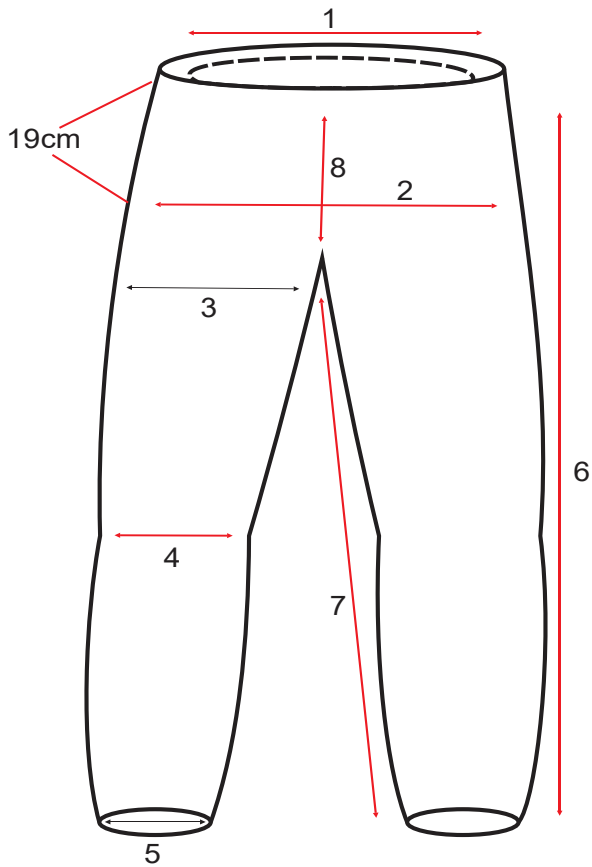

SIZE CHART

STYLE No. 665

Party : Trilobite

NO	SIZE	28	30	32	34	36	38	40	42	44
1	WAIST BELT WEIST BODY	77	82	87	92	97	102	107	112	117
2	HIP (19CM FROM WEIST)	101	106	111	116	121	126	131	136	141
3	THIGH (10CM FROM CRUTCH)	56	58	60	62	64	66	68	70	72
4	KNEECUT	45	46	47	48	49	50	51	52	53
5	ANKLE	42.5	43	43.5	44	44.5	45	45.5	46	46.5
6	INSEAM	81	81	81	81	81	81	81	81	81
7	FRONTRAISE WITHOUT WAIST BAND	21.5	22	22.5	23	23.5	24	24.5	25	25.5
8	BACKRAISE WITHOUT WAIST BAND	32.5	33	33.5	34	34.5	35	35.5	36	36.5

FRONT VIEW