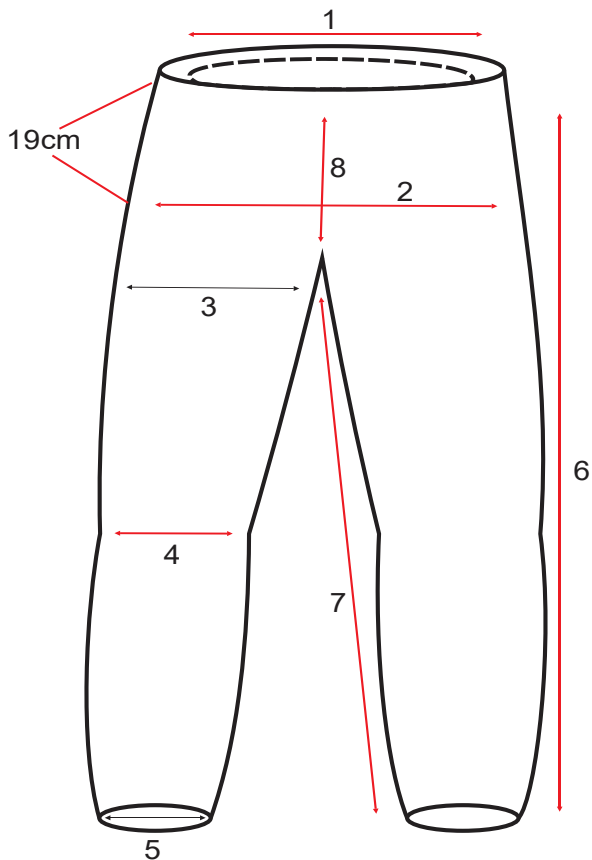

FRONT VIEW

BACK VIEW

SIZE CHART

STYLE No. 662

Party : Trilobite

NO	SIZE	28	30	32	34	36	38	40	42	44
1	WAIST BELT WEIST BODY	73	78	83	88	93	98	103	108	113
2	HIP (19CM FROM WEIST)	95	100	105	110	115	120	125	130	135
3	THIGH (10CM FROM CRUTCH)	54	56	58	60	62	64	66	68	70
4	KNEE CUT	45	46	47	48	49	50	51	52	53
5	ANKLE	40.5	41	41.5	42	42.5	43	43.5	44	44.5
6	INSEAM	81	81	81	81	81	81	81	81	81
7	FRONTRAISE WITHOUT WAIST BAND	21.5	22	22.5	23	23.5	24	24.5	25	25.5
8	BACKRAISE WITHOUT WAIST BAND	34.5	35	35.5	36	36.5	37	37.5	38	38.5

FRONT VIEW

BACK VIEW

SIZE CHART

STYLE No. 663

Party : Trilobite

NO	SIZE	28	30	32	34	36	38	40	42	44
1	WAIST BELT WEIST BODY	75	80	85	90	95	100	105	110	115
2	HIP (19CM FROM WEIST)	95	100	105	110	115	120	125	130	135
3	THIGH (10CM FROM CRUTCH)	56	58	60	62	64	66	68	70	72
4	KNEE CUT	49	50	51	52	53	54	55	56	57
5	ANKLE	43.5	44	44.5	45	45.5	46	46.5	47	47.5
6	INSEAM	84	84	84	84	84	84	84	84	84
7	FRONTRAISE WITHOUT WAIST BAND	20.5	21	21.5	22	22.5	23	23.5	24	24.5
8	BACKRAISE WITHOUT WAIST BAND	34.5	35	35.5	36	36.5	37	37.5	38	38.5

FRONT VIEW

BACK VIEW

SIZE CHART

STYLE No. 664

Party : Trilobite

NO	SIZE	28	30	32	34	36	38	40	42	44
1	WAIST BELT WEIST BODY	72	77	82	87	92	97	102	107	112
2	HIP (19CM FROM WEIST)	99	104	109	114	119	124	129	134	139
3	THIGH (10CM FROM CRUTCH)	56	58	60	62	64	66	68	70	72
4	KNEE CUT	49	50	51	52	53	54	55	56	57
5	ANKLE	42.5	43	43.5	44	44.5	45	45.5	46	46.5
6	INSEAM	81	81	81	81	81	81	81	81	81
7	FRONTRAISE WITHOUT WAIST BAND	25.5	26	26.5	27	27.5	28	28.5	29	29.5
8	BACKRAISE WITHOUT WAIST BAND	35.5	36	36.5	37	37.5	38	38.5	39	39.5