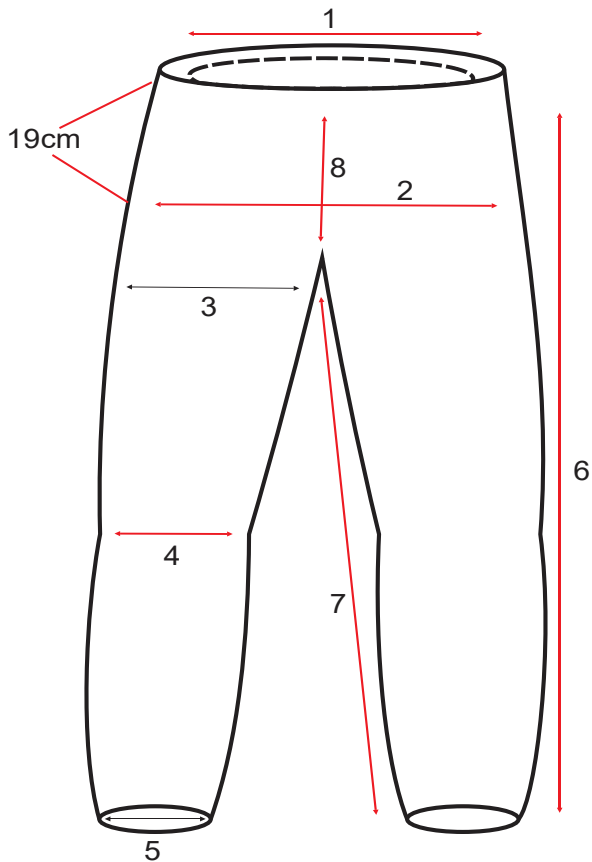

SIZE CHART

STYLE No. 661 Mens

Party : Trilobite

No.	Sizes	30	32	34	36	38	40	42	44	46
1	WAIST BELT WEIST BODY	77	82	87	92	97	102	107	112	117
2	HIP (19CM FROM WEIST)	97	102	107	112	117	122	127	132	137
3	THIGH (10CM FROM CRUTCH)	54	56	58	60	62	64	66	68	70
4	KNEE CUT	49	50	51	52	53	54	55	56	57
5	ANKLE	43.5	44	44.5	45	45.5	46	46.5	47	47.5
7	INSEAM SHORT	79	79	79	79	79	79	79	79	79
	INSEAM REGULAR	84	84	84	84	84	84	84	84	84
	INSEAM LONG	89	89	89	89	89	89	89	89	89
8	FRONTRAISE WITHOUT WAIST BAND	23.5	24	24.5	25	25.5	26	26.5	27	27.5
9	BACKRAISE WITHOUT WAIST BAND	37	37.5	38	38.5	39	39.5	40	40.5	41

FRONT VIEW

BACK VIEW

SIZE CHART

STYLE No. 661 Ladies

Party : Trilobite

No.	Sizes	26	28	30	32	34	36			
1	WAIST BELT WEIST BODY	67	72	77	82	87	92			
2	HIP (19CM FROM WEIST)	91	95	100	105	110	115			
3	THIGH (10CM FROM CRUTCH)	50	52	54	56	58	60			
4	KNEE CUT	43	44	45	46	47	48			
5	ANKLE	40.5	41	41.5	42	42.5	43			
7	INSEAM SHORT	79	79	79	79	79	79			
	INSEAM REGULAR	84	84	84	84	84	84			
	INSEAM LONG	89	89	89	89	89	89			
8	FRONTRAISE WITHOUT WAIST BAND	20	20.5	21	21.5	22	22.5			
9	BACKRAISE WITHOUT WAIST BAND	36.5	37	37.5	38	38.5	39			

FRONT VIEW

BACK VIEW

SIZE CHART

STYLE No. 662

Party : Trilobite

NO	SIZE	28	30	32	34	36	38	40	42	44
1	WAIST BELT WEIST BODY	73	78	83	88	93	98	103	108	113
2	HIP (19CM FROM WEIST)	95	100	105	110	115	120	125	130	135
3	THIGH (10CM FROM CRUTCH)	54	56	58	60	62	64	66	68	70
4	KNEE CUT	45	46	47	48	49	50	51	52	53
5	ANKLE	40.5	41	41.5	42	42.5	43	43.5	44	44.5
6	INSEAM	81	81	81	81	81	81	81	81	81
7	FRONTRAISE WITHOUT WAIST BAND	21.5	22	22.5	23	23.5	24	24.5	25	25.5
8	BACKRAISE WITHOUT WAIST BAND	34.5	35	35.5	36	36.5	37	37.5	38	38.5